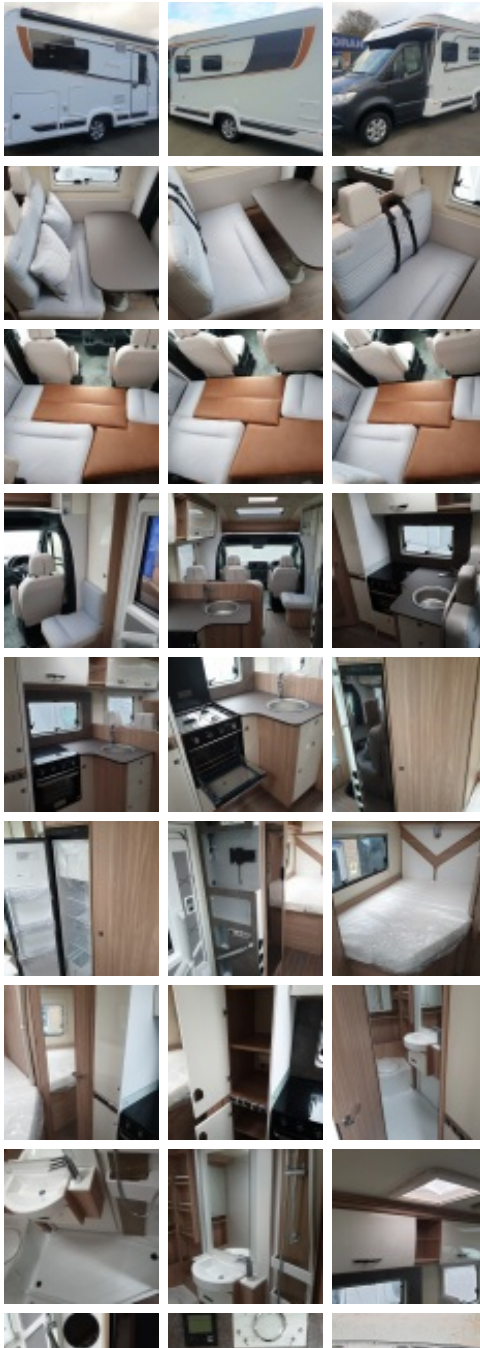

Other features

- ➡ 16" alloy wheels
- ➡ Electric adjust / heated cab mirrors
- ➡ Electric operated cab windows
- ➡ Global keyfob central locking
- ➡ Driver & passenger airbags
- ➡ Leather trim gear knob
- ➡ Cruise control
- ➡ Remis cab blinds